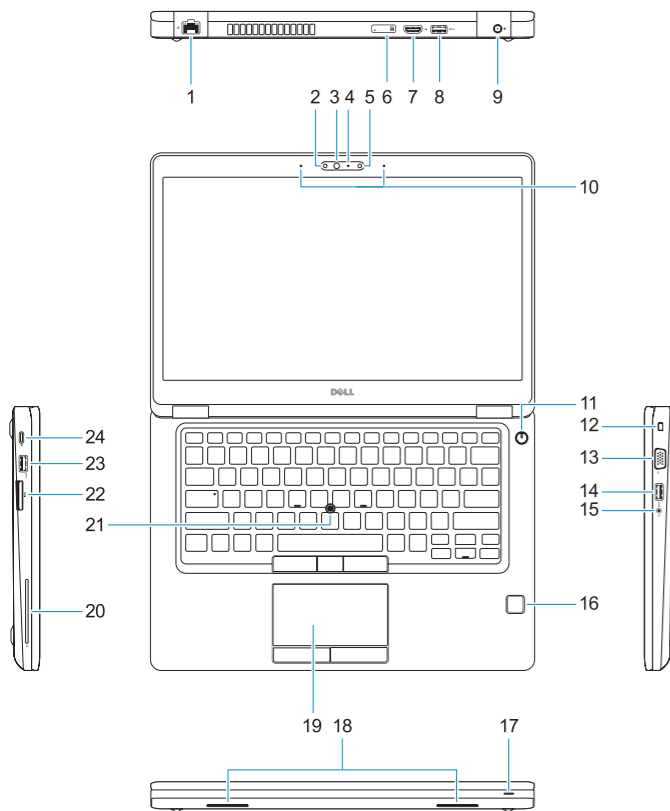

### Computer model

Computermodel | Model komputera  
Model de computer | Model računalnika

Latitude 14-5480

00GTTCA00

© 2017 Dell Inc. or its subsidiaries.

© 2017 Microsoft Corporation.

2017-03

# Features

Kenmerken | Funkcje | Caracteristici | Funkcije

1. Network port
2. Infrared (IR) camera (optional)
3. Infrared emitter (optional)
4. Camera status light (optional)
5. Camera (optional)
6. uSIM card slot (optional)
7. HDMI port
8. USB 3.0 port
9. Power connector port
10. Dual array microphones
11. Power button
12. Nobel Wedge lock slot
13. VGA port
14. USB 3.0 port with PowerShare
15. Headset/Microphone port
16. Touch fingerprint reader (optional)
17. Battery charge status light
18. Speakers
19. Touchpad
20. Smart card reader (optional)
21. Pointstick (optional)
22. SD card reader
23. USB 3.0 port
24. DisplayPort over USB Type-C/ optional Thunderbolt™ 3
25. Service tag label